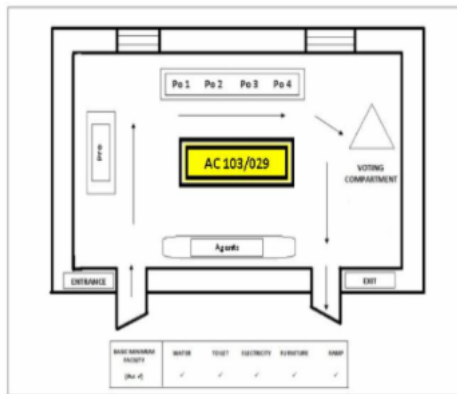

Nazri Naksha

AC: 103-BLUPUR
PART NO:29 -BARUPARA HIGH SCHOOL , ROOM-3

Google Map View

Polling Station Building Front View

Polling Station Front View

Cad View

Key MAP View

AC: 103-BLUPUR
PART NO:29 -BARUPARA HIGH SCHOOL , ROOM-3