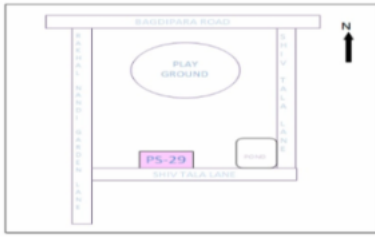

Nazri Naksha

AC: 103-BLUPUR
PART NO:29 -BARUPARA HIGH SCHOOL , ROOM-3