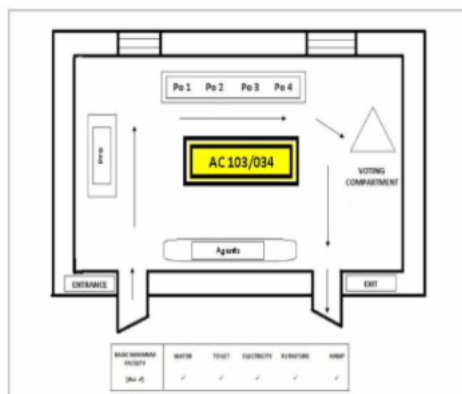

Nazri Naksha

AC: 103-BLUPUR
PART NO:34 -NATUN BARUPARA G.S.F.P. SCHOOL , ROOM-3

Google Map View

Polling Station Building Front View

Polling Station Front View

Cad View

Key MAP View

AC: 103-BLUPUR
PART NO:34 -NATUN BARUPARA G.S.F.P. SCHOOL , ROOM-3