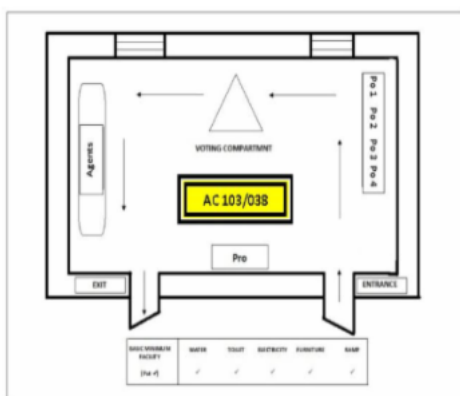

Nazri Naksha

AC: 103-BLPUB
PART NO:38 - BPLABI BHUPATI MAJUMDER PRIMARY VIDYALAY .
ROOM-2

Google Map View

Polling Station Building Front View

Polling Station Front View

Cad View

Key MAP View

AC: 103-BLPUB
PART NO:38 - BPLABI BHUPATI MAJUMDER PRIMARY VIDYALAY .
ROOM-2