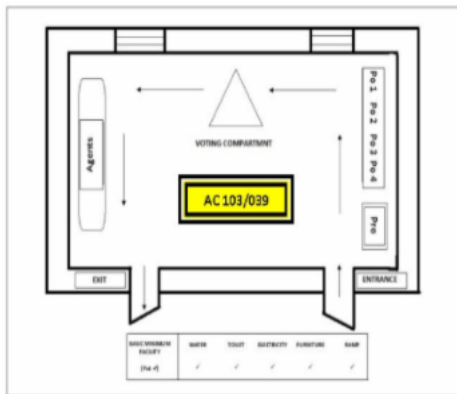

Nazri Naksha

Google Map View

Polling Station Building Front View

Polling Station Front View

Cad View

Key MAP View