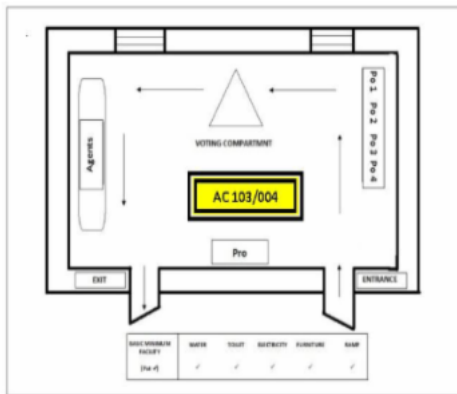

Nazri Naksha

Google Map View

Polling Station Building Front View

Polling Station Front View

Cad View

Key MAP View