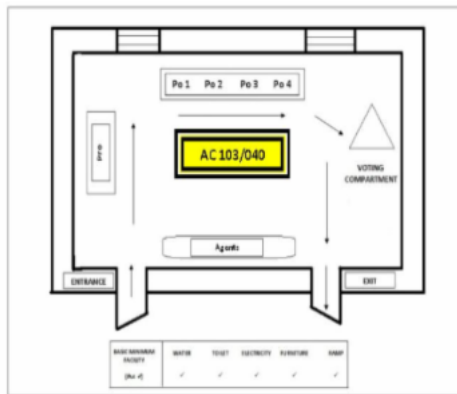

Nazri Naksha

Google Map View

Polling Station Building Front View

Polling Station Front View

Cad View

Key MAP View