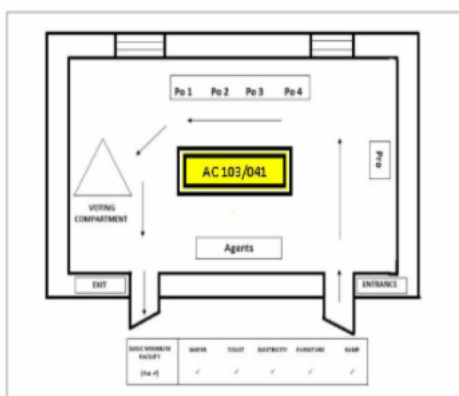

Nazri Naksha

Google Map View

Polling Station Building Front View

Polling Station Front View

Cad View

Key MAP View