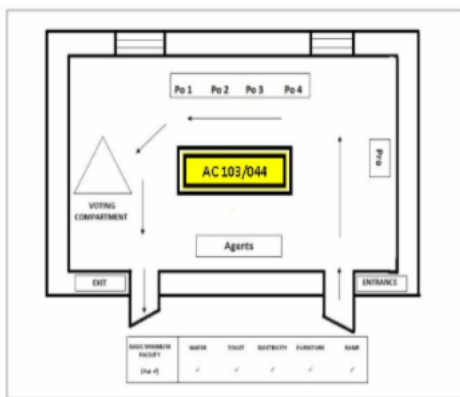

Nazri Naksha

AC: 103-BLUPUR
PART NO:44 -HALISAHAR HIGH SCHOOL, ROOM-6

Google Map View

Polling Station Building Front View

Polling Station Front View

Cad View

Key MAP View

AC: 103-BLUPUR
PART NO:44 -HALISAHAR HIGH SCHOOL, ROOM-6