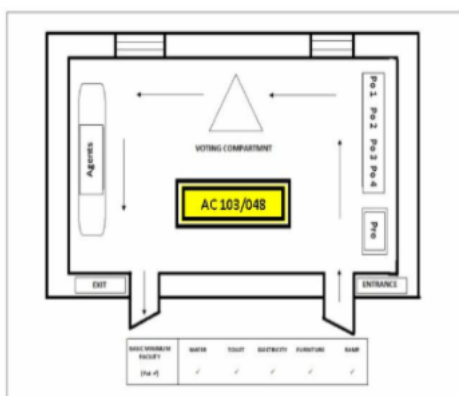

Nazri Naksha

AC-103-BLUPUR
PART NO-48 - RAMDAS PRIMARY SCHOOL

Google Map View

Polling Station Building Front View

Polling Station Front View

Cad View

Key MAP View

AC-103-BLUPUR
PART NO-48 - RAMDAS PRIMARY SCHOOL