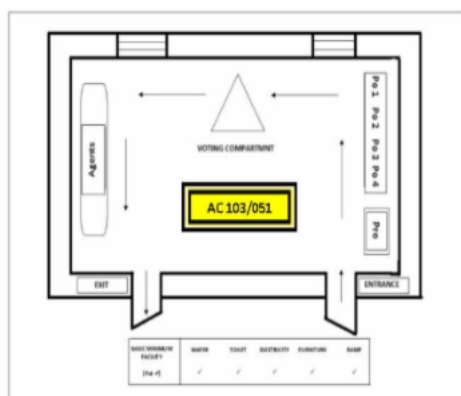

Nazri Naksha

AC: 103-BLBPUR
PART NO:51 - ADARSHA VIDYAPITH , ROOM-3

Google Map View

Polling Station Building Front View

Polling Station Front View

Cad View

Key MAP View

AC: 103-BLBPUR
PART NO:51 - ADARSHA VIDYAPITH , ROOM-3