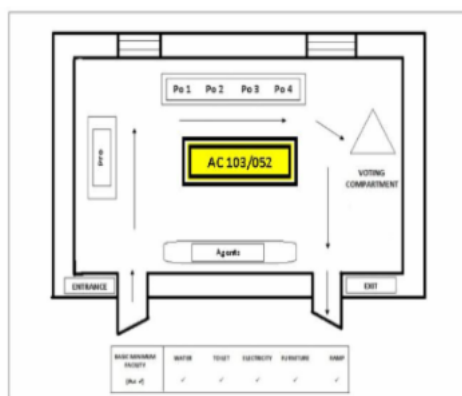

Nazri Naksha

AC-103-BLUPUR
PART NO:52 - ADARSHA VIDYAPITH , ROOM-4

Google Map View

Polling Station Building Front View

Polling Station Front View

Cad View

Key MAP View

AC-103-BLUPUR
PART NO:52 - ADARSHA VIDYAPITH , ROOM-4