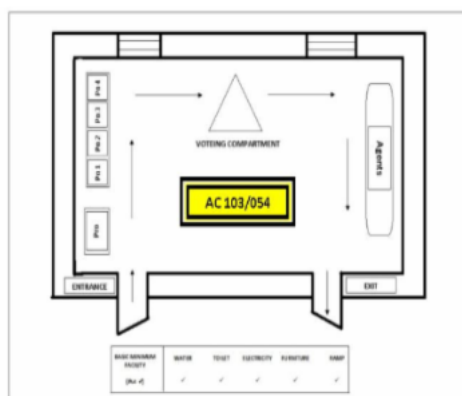

Nazri Naksha

AC: 103-BLUPUR
PART NO:54 - RAMPRASAD VIDYAPITH , ROOM-1

Google Map View

Polling Station Building Front View

Polling Station Front View

Cad View

Key MAP View

AC: 103-BLUPUR
PART NO:54 - RAMPRASAD VIDYAPITH , ROOM-1