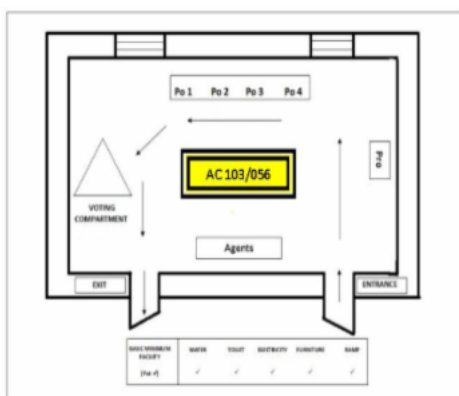

Nazri Naksha

AC: 103-BLUPUR
PART NO:56 - RAMPRASAD VIDYAPITH - ROOM-3

Google Map View

Polling Station Building Front View

Polling Station Front View

Cad View

Key MAP View

AC: 103-BLUPUR
PART NO:56 - RAMPRASAD VIDYAPITH - ROOM-3