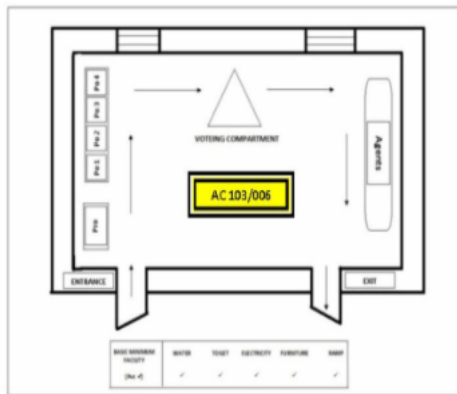

Nazri Naksha

Google Map View

Polling Station Building Front View

Polling Station Front View

Cad View

Key MAP View