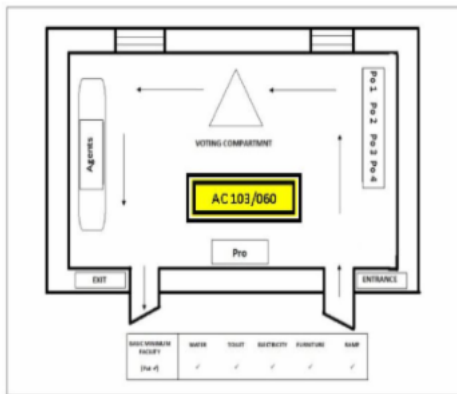

Nazri Naksha

AC: 103-BLUPUR
PART NO:60- DESHBANDHU PRIMARY SCHOOL, ROOM-2

Google Map View

Polling Station Building Front View

Polling Station Front View

Cad View

Key MAP View

AC: 103-BLUPUR
PART NO:60- DESHBANDHU PRIMARY SCHOOL, ROOM-2