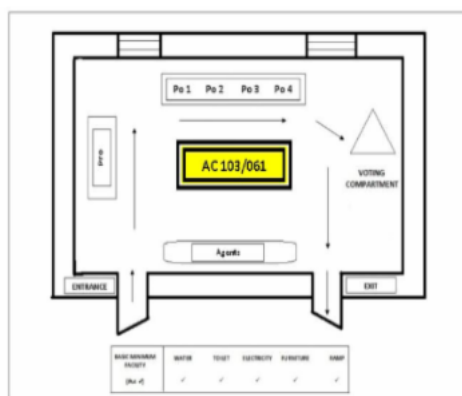

Nazri Naksha

Google Map View

Polling Station Building Front View

Polling Station Front View

Cad View

Key MAP View