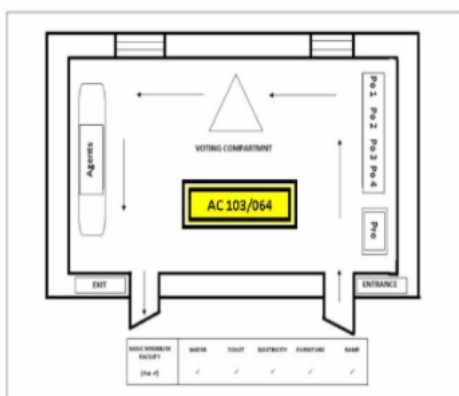

Nazri Naksha

Google Map View

Polling Station Building Front View

Polling Station Front View

Cad View

Key MAP View