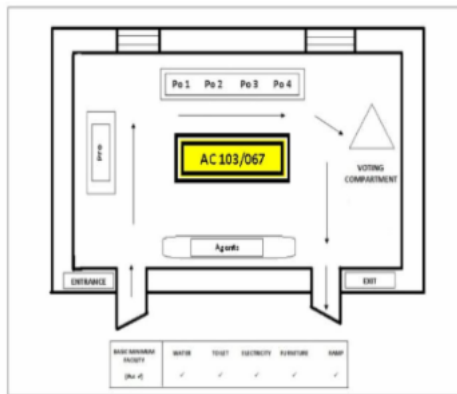

Nazri Naksha

Google Map View

Polling Station Building Front View

Polling Station Front View

Cad View

Key MAP View