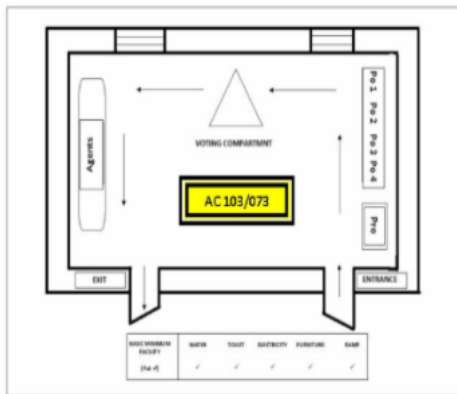

Nazri Naksha

AC: 103-BLUPUR
PART NO:73 -SHASBATI GOVT COLONY U.P. SCHOOL , ROOM-2

Google Map View

Polling Station Building Front View

Polling Station Front View

Cad View

Key MAP View

AC: 103-BLUPUR
PART NO:73 -SHASBATI GOVT COLONY U.P. SCHOOL , ROOM-2