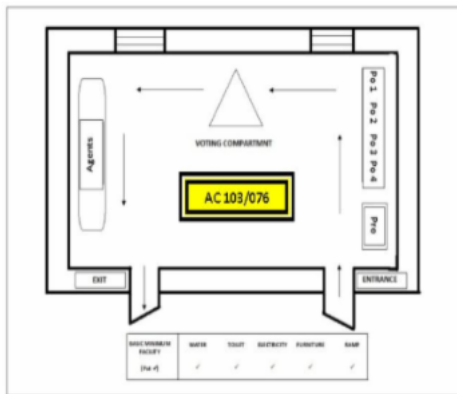

Nazri Naksha

AC-103-BLUPUR
PART NO-76 -ROHA U. P. SCHOOL, ROOM-1

Google Map View

Polling Station Building Front View

Polling Station Front View

Cad View

Key MAP View

AC-103-BLUPUR
PART NO-76 -ROHA U. P. SCHOOL, ROOM-1