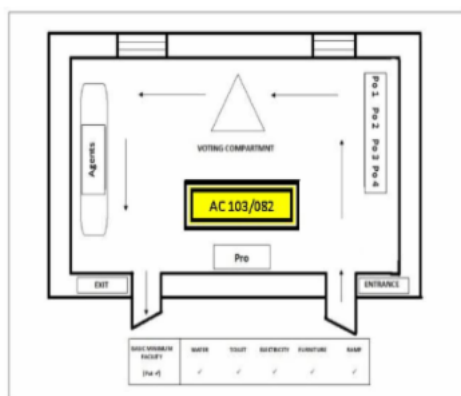

Nazri Naksha

AC: 103-BLUPUR
PART NO:82 -HURUMCHAND JUTE MILL LEBOUR CRECH

Google Map View

Polling Station Building Front View

Polling Station Front View

Cad View

Key MAP View

AC: 103-BLUPUR
PART NO:82 -HURUMCHAND JUTE MILL LEBOUR CRECH