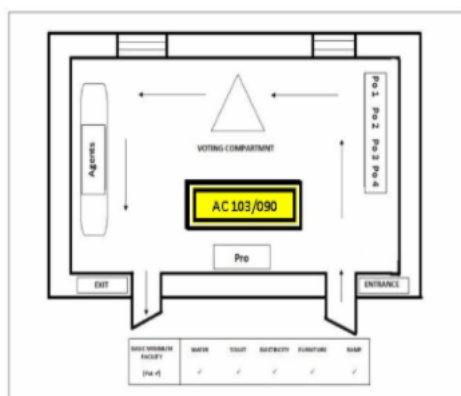

Nazri Naksha

AC: 103-BLUPUR
PART NO:90 - ADARSHA HINDI VIDYALAY , ROOM- 3

Google Map View

Polling Station Building Front View

Polling Station Front View

Cad View

Key MAP View

AC: 103-BLUPUR
PART NO:90 - ADARSHA HINDI VIDYALAY , ROOM- 3