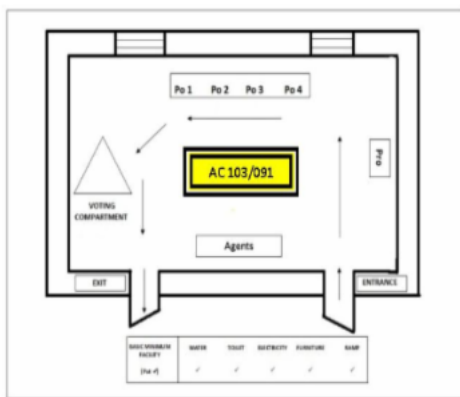

Nazri Naksha

AC: 103-BLUPUR
PART NO:91 - ADARSHA HINDI VIDYALAY , ROOM- 4

Google Map View

Polling Station Building Front View

Polling Station Front View

Cad View

Key MAP View

AC: 103-BLUPUR
PART NO:91 - ADARSHA HINDI VIDYALAY , ROOM- 4