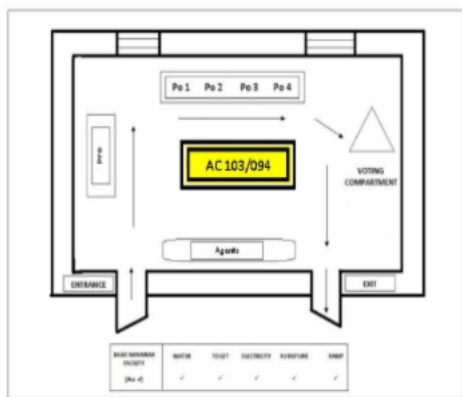

Polling Station Front View

Cad View