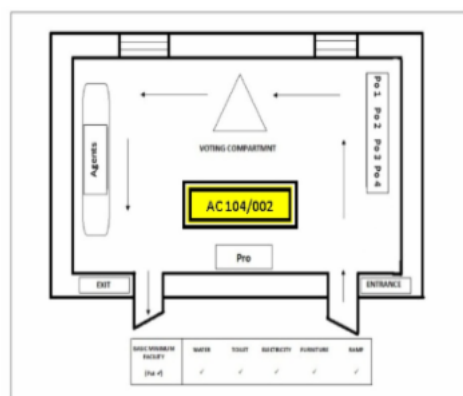

Nazri Naksha

Google Map View

Polling Station Building Front View

Polling Station Front View

Cad View

Key MAP View