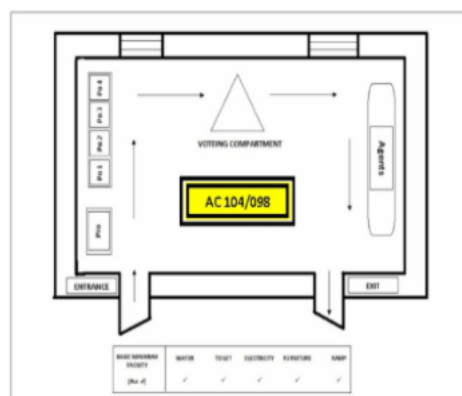

Nazri Naksha

Google Map View

Polling Station Building Front View

Polling Station Front View

Cad View

Key MAP View