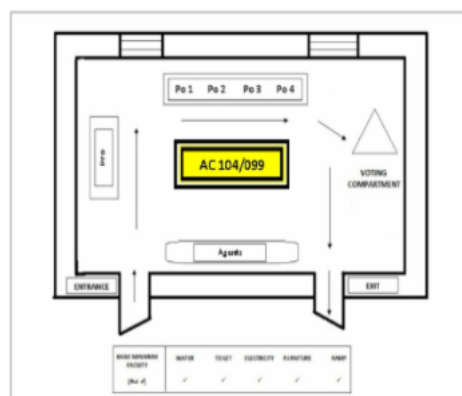

Nazri Naksha

Garifa Yuba Sangha -1
104 NAIHATI A/C PART NO-100

Google Map View

Polling Station Building Front View

Polling Station Front View

Cad View

Key MAP View