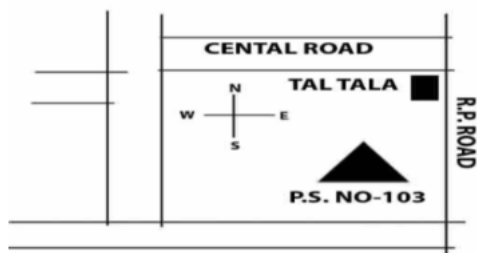

Nazri Naksha

**Keshab Prathamik Vidyalay -1
104 NAIHATI A/C PART NO-103**