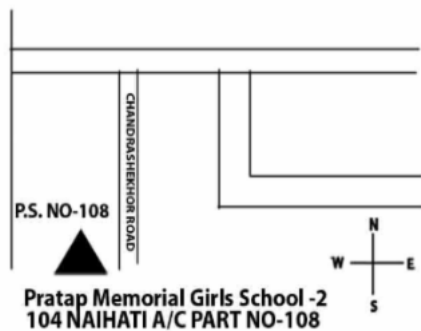

Nazri Naksha

Google Map View