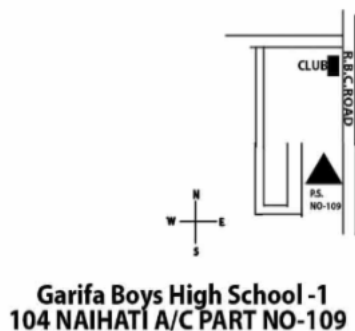

Nazri Naksha

Google Map View