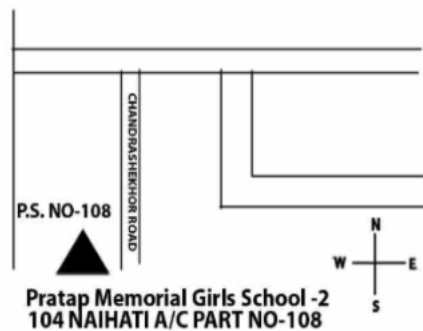

Nazri Naksha

Google Map View