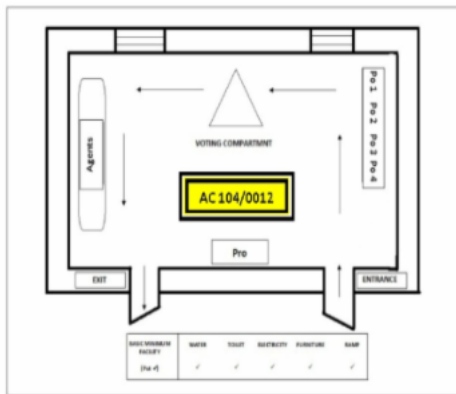

Nazri Naksha

Google Map View

Polling Station Building Front View

Polling Station Front View

Cad View

Key MAP View