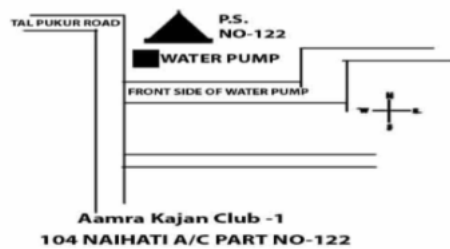

Nazri Naksha

Google Map View