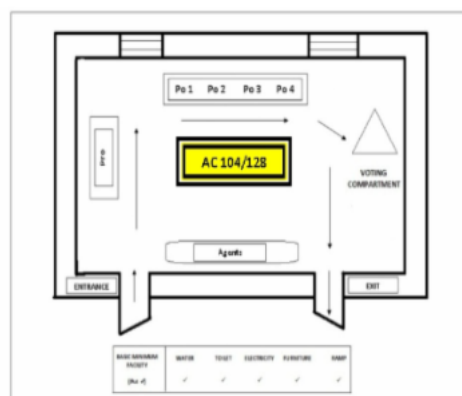

Nazri Naksha

Jadunath Pathashala -1
104 NAIHATI A/C PART NO-131

Google Map View

Polling Station Building Front View

Polling Station Front View

Cad View

Key MAP View