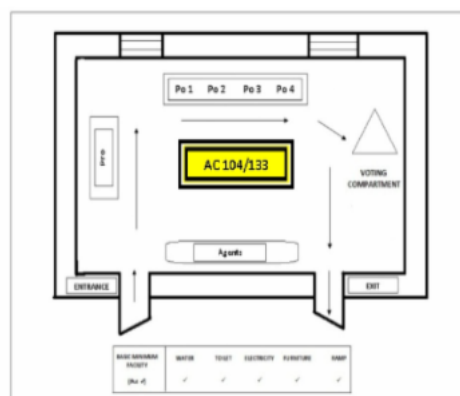

Nazri Naksha

Google Map View

Polling Station Building Front View

Polling Station Front View

Cad View

Key MAP View