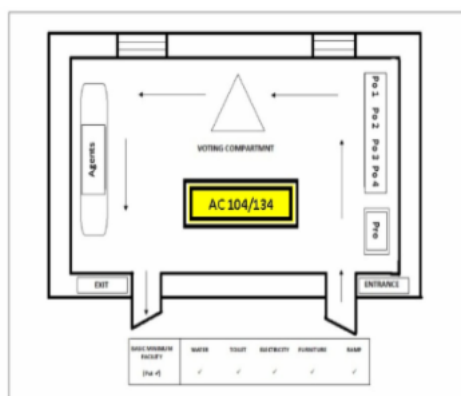

Nazri Naksha

Google Map View

Polling Station Building Front View

Polling Station Front View

Cad View

Key MAP View