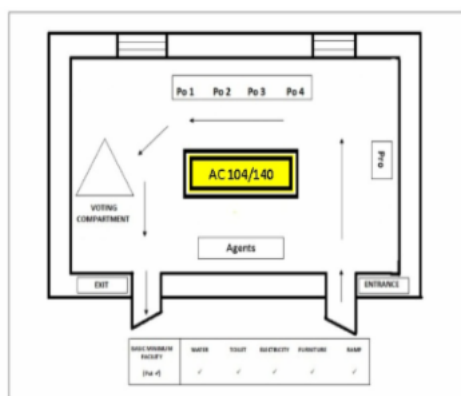

Nazri Naksha

Shri Hari Shishu Bhaban-1
104 NAIHATI A/C PART NO-143

Google Map View

Polling Station Building Front View

Polling Station Front View

Cad View

Key MAP View