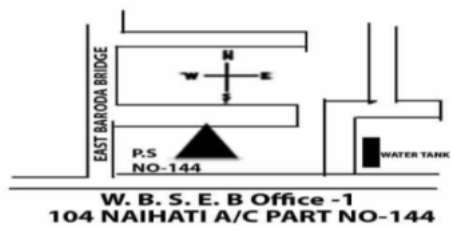

Nazri Naksha

Google Map View