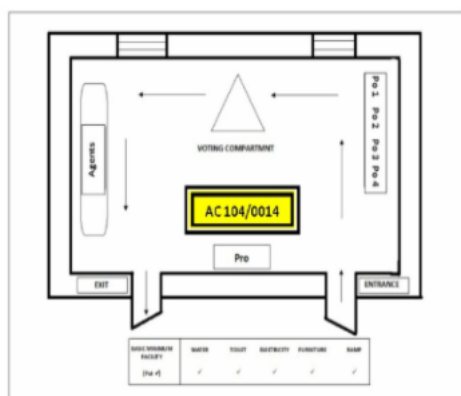

Nazri Naksha

Google Map View

Polling Station Building Front View

Polling Station Front View

Cad View

Key MAP View