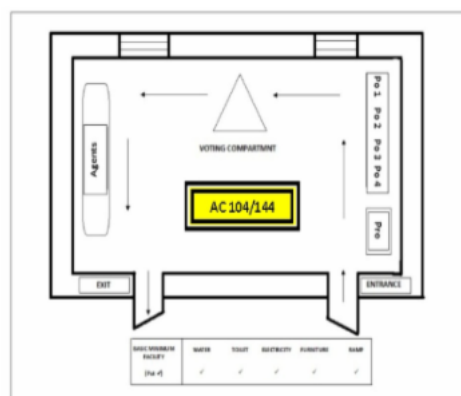

Nazri Naksha

Google Map View

Polling Station Building Front View

Polling Station Front View

Cad View

Key MAP View