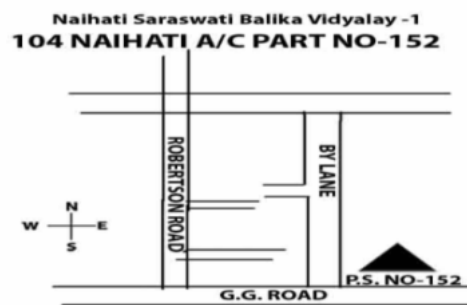

Nazri Naksha

Google Map View