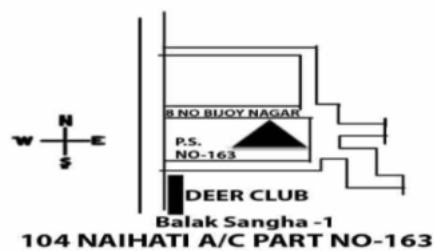

Nazri Naksha

Google Map View