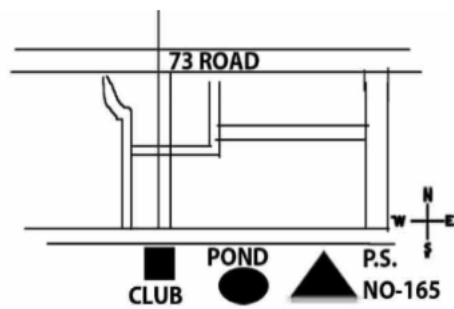

Nazri Naksha

Maharaja Nanda Kumar Prathamik Vidyalay -1
104 NAIHATI A/C PART NO-165