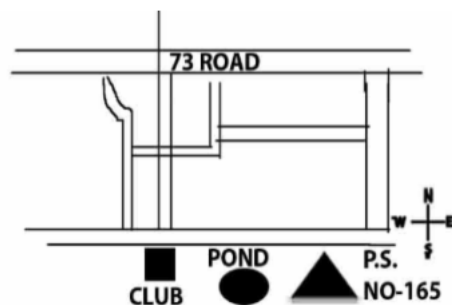

Key MAP View

Maharaja Nanda Kumar Prathamik Vidyalay -1
104 NAIHATI A/C PART NO-165