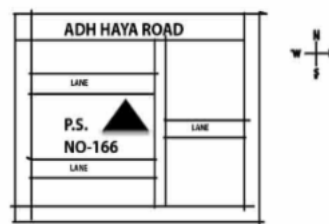

I. P. P - VIII Health Centre -1
104 NAIHATI A/C PART NO-166