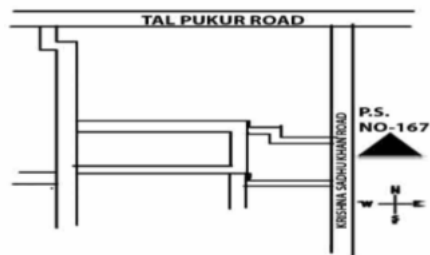

Nazri Naksha

Google Map View

**Bijaynagar Boys High School -1
104 NAIHATI A/C PART NO-167**