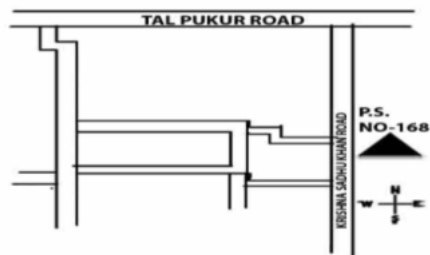

Nazri Naksha

Google Map View