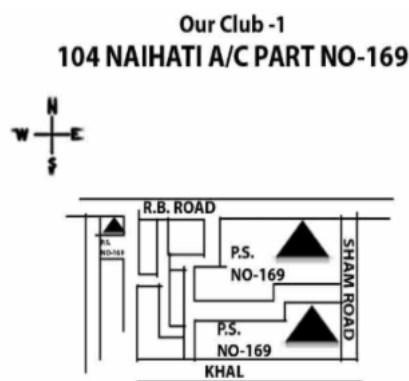

Nazri Naksha

Google Map View