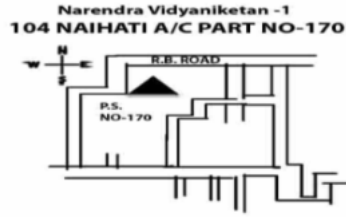

Nazri Naksha

Google Map View