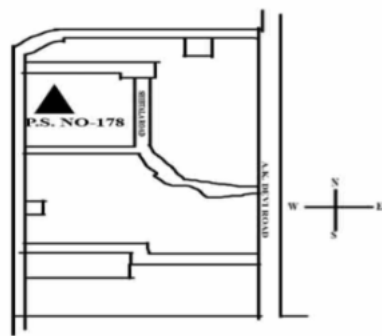

Nazri Naksha

Google Map View

104 NAIHATI A/C PART NO-178
Bankim Prathamik Vidyalay-1