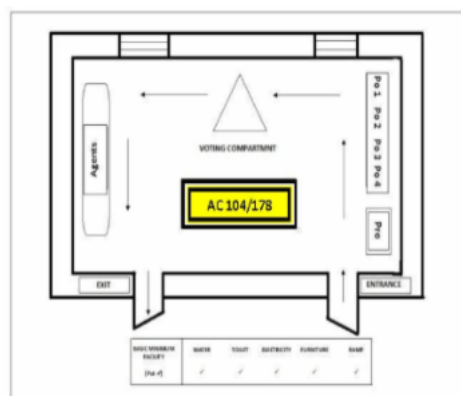

Cad View

Key MAP View

104 NAIHATI A/C PART NO-178
Bankim Prathamik Vidyalay-1