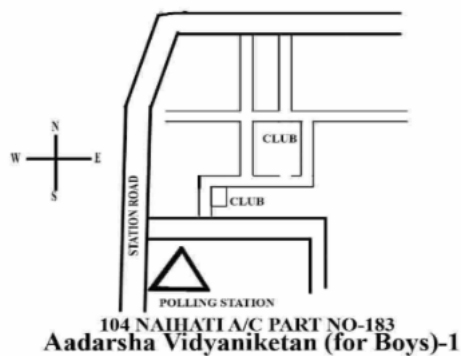

Nazri Naksha

Google Map View